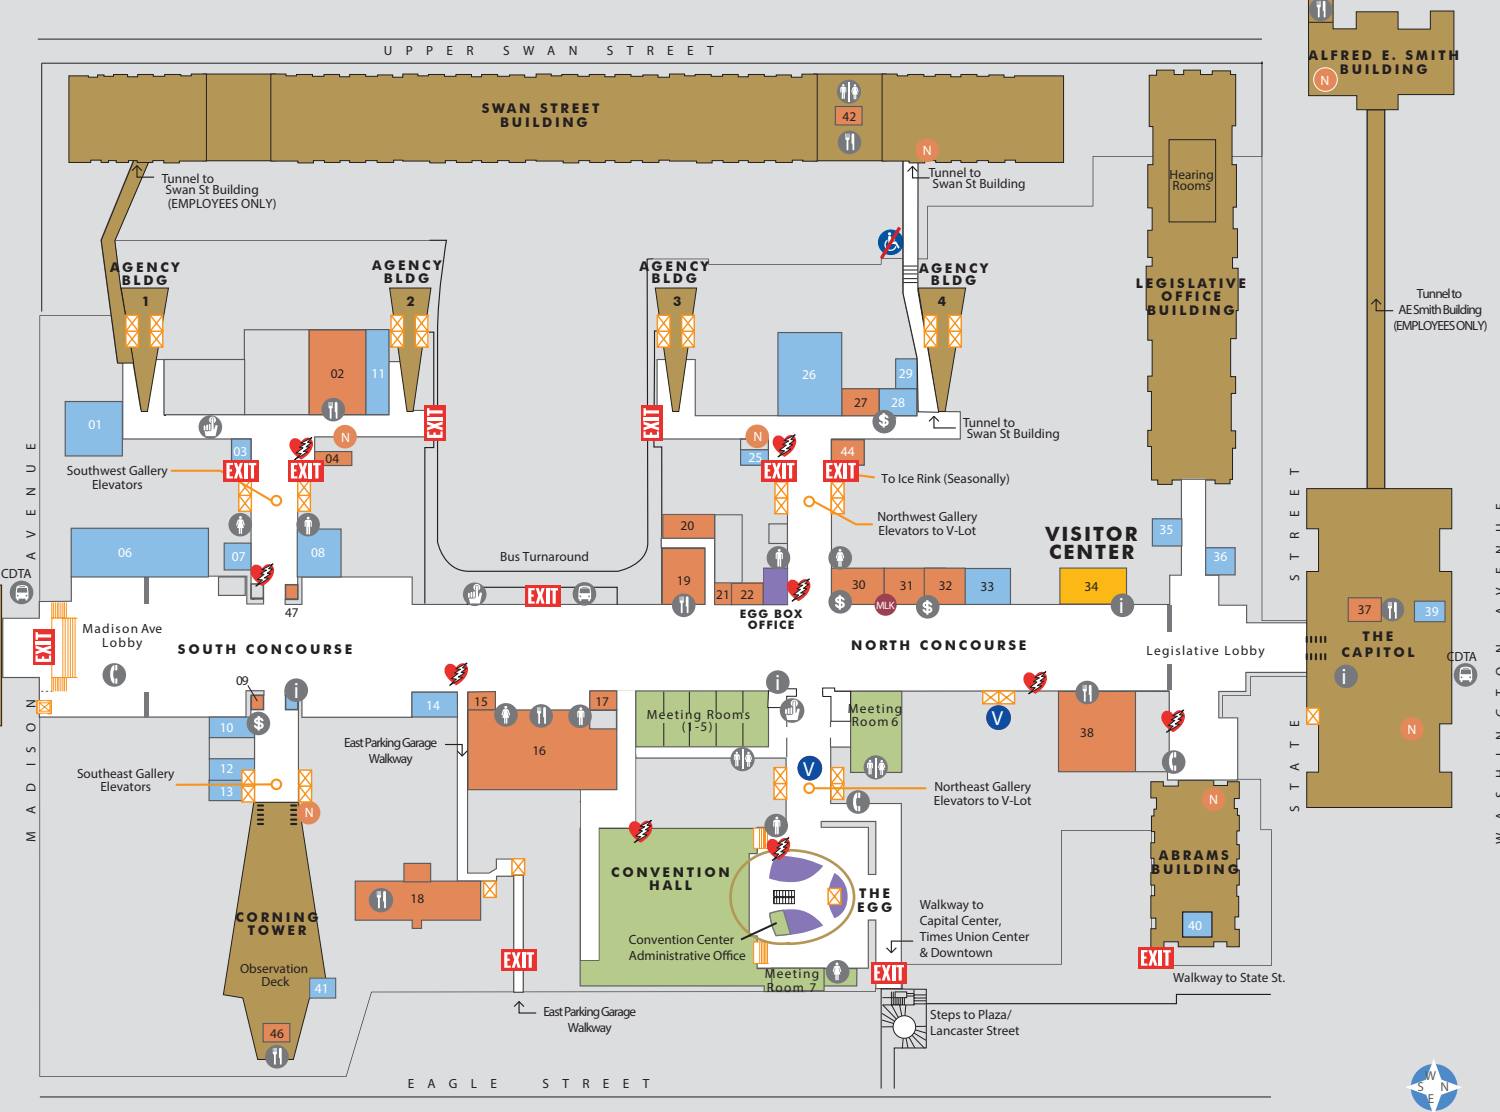

# GOVERNOR NELSON A. ROCKEFELLER EMPIRE STATE PLAZA

For Information, Tours, and Gifts, please visit the VISITOR CENTER located in space #34

**KEY :**

- AED (Automated External Defibrillator)
- Information
- ATM
- Phones
- Elevators
- Escalators
- Restrooms
- Dining
- Vending Machine
- Bike Racks
- CDTA (public bus depot)
- V-LOT Visitor Parking
- Newsstand
- Not Handicapped Accessible
- Martin Luther King Jr. Memorial

**34 PLAZA VISITOR CENTER**  
Gift Shop

**CONVENTION CENTER**  
Convention Hall  
Meeting Rooms 1-7  
Administrative Office

**THE EGG**  
Administrative Office  
Box Office  
Hart Theatre  
Swyer Theatre

**RETAIL/FOOD**

- 02 Au Bon Pain Bakery/Café
- 04 Scissor Wizard Hair Styling
- 05 Stueben Street Café
- 09 Just Jewelry Repair
- 15 McDonald's
- 16 Food Court
- 17 Au Bon Pain Bakery
- 18 Cornerstone Restaurant
- 19 Logan's Deli and Market
- 20 American Red Cross
- 21 à La Mode Frozen Yogurt
- 22 Patsy's Barber Shop
- 27 Emblem Health Family Dental
- 30 Key Bank
- 31 Practical Magic Tea & Gifts
- 32 SEFCU Credit Union
- 37 Dunkin Donuts
- 38 Prime at the Plaza
- 42 Subway
- 44 Save-Mor Dry Cleaners
- 46 B-Rads Executive Bistro (Visitor/ID Req'd)
- 47 African Reflections

**ACCESS TO PLAZA LEVEL**  
through the following buildings:

- Corning Tower
- Agency Buildings 1, 2, 3 & 4
- The Capitol
- Cultural Education Center
- The Egg

\*The Concourse is accessible for the disabled except where noted